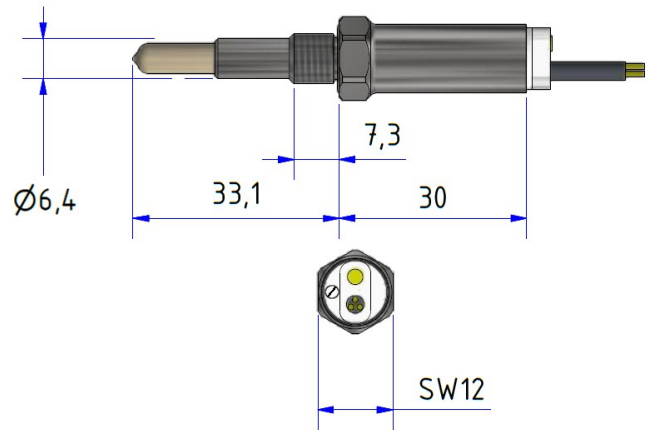

Capacitive liquid level sensor

Technical data

- Switching distance touch
- Hysteresis 0,1 .. 1,5mm
- Supply Voltage 12 ... 30V DC
- Ripple $\leq 10\%$
- Current consumption $\leq 10\text{mA}$
- Load current max. 50mA
- Voltage drop max. 1,5V
- Max. switching frequency 100Hz
- Reverse voltage protection
- Thermal overload protection
- Ambient temperature 0 ... 60°C
- Storage temperature -40 ... 85°C
- Display yellow LED
- IP65

Mechanical data

- Steel case VA
- Sensitiv area PEEK (Polyetheretherketon)
- Thread M8
- 3-wire cable (LIYY 3 x 0,14qmm grey)
- yellow LED display

Long-term availability

- 5 years minimum
- Due to our own development and production departments at the location Wuppertal we can guarantee compatible succeeding models even beyond this period.