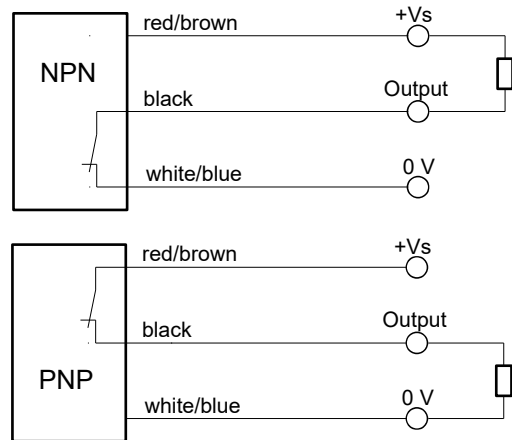

Mechanical data

- Steel case VA
- Sensitiv area PEEK (Polyetheretherketon)
- Thread M8
- 3-wire cable (LIYY 3 x 0,14qmm grey)
- yellow LED display

Long-term availability

- 5 years minimum
- Due to our own development and production departments at the location Wuppertal we can guarantee compatible succeeding models even beyond this period.

Custom Applications

- The cable can be assembled custom configurations like cable-type, length or connector.
- Preset of the switching threshold can be performed

The symbols show the NC Configuration, on touching the medium the contact opens.